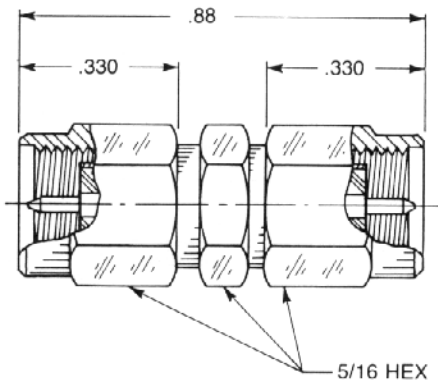

### Straight Bulkhead Mounted Jack To Jack Adapter

- Connects two plugs

Captive contact:  
5909-1103-000 (Gold plated)  
5909-9103-000 (Passivated)

### Straight Jack To Plug Adapter

- Prevents damage to equipment-mounted jacks during frequent mating and unmating

Captive contact:  
5916-1103-603 (Gold plated)  
5916-9103-603 (Passivated)

### Straight Plug To Plug Adapter

- Connects two jacks

Captive contact:  
5918-1103-000 (Gold plated)  
5918-9103-000 (Passivated)