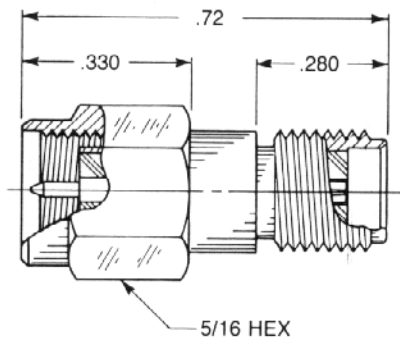

### Straight Jack To Jack Adapter

- Connects two plugs

Captive contact:  
5917-1103-000 (Gold plated)  
5917-9103-000 (Passivated)

### Straight Bulkhead Mounted Jack To Jack Adapter

- Connects two plugs

Captive contact:  
5909-1103-000 (Gold plated)  
5909-9103-000 (Passivated)

### Straight Plug To Plug Adapter

- Connects two jacks

Captive contact:  
5918-1103-000 (Gold plated)  
5918-9103-000 (Passivated)