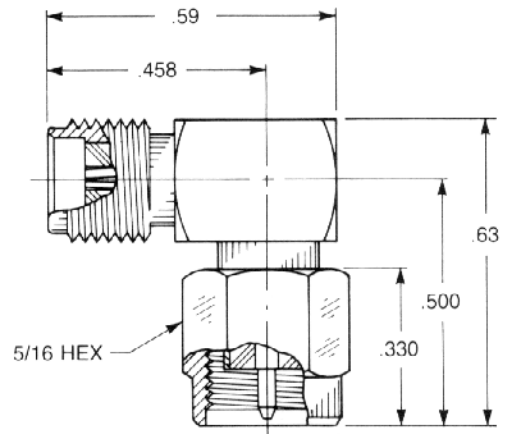

### Straight Plug To Plug Adapter

- Connects two jacks

Captive contact:  
5918-1103-000 (Gold plated)  
5918-9103-000 (Passivated)

### Right Angle Jack To Plug Adapter

- Connects one jack and one plug

5919-1503-000 (Gold plated)

5919-9503-000 (Passivated)