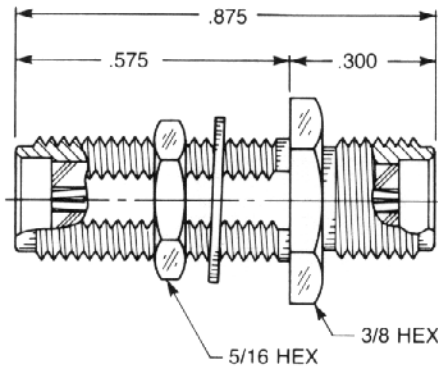

### Straight Jack To Jack Adapter

- Connects two plugs

Captive contact:  
5917-1103-000 (Gold plated)  
5917-9103-000 (Passivated)

### Straight Bulkhead Mounted Jack To Jack Adapter

- Connects two plugs

Captive contact:  
5909-1103-000 (Gold plated)  
5909-9103-000 (Passivated)

### Straight Jack To Plug Adapter

- Prevents damage to equipment-mounted jacks during frequent mating and unmating

Captive contact:  
5916-1103-603 (Gold plated)  
5916-9103-603 (Passivated)

### Straight Plug To Plug Adapter

- Connects two jacks

Captive contact:  
5918-1103-000 (Gold plated)  
5918-9103-000 (Passivated)