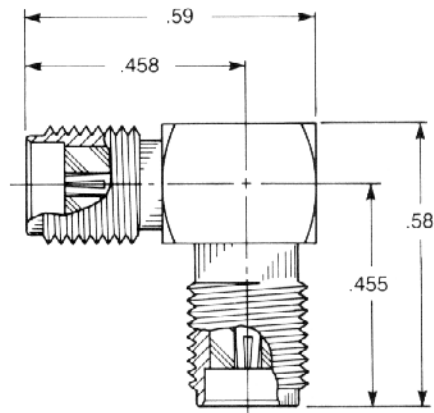

### Right Angle Jack To Plug Adapter

- Connects one jack and one plug

5919-1503-000 (Gold plated)

5919-9503-000 (Passivated)

### Right Angle Jack To Jack Adapter

- Connects two plugs

5919-1503-003 (Gold plated)

5919-9503-003 (Passivated)